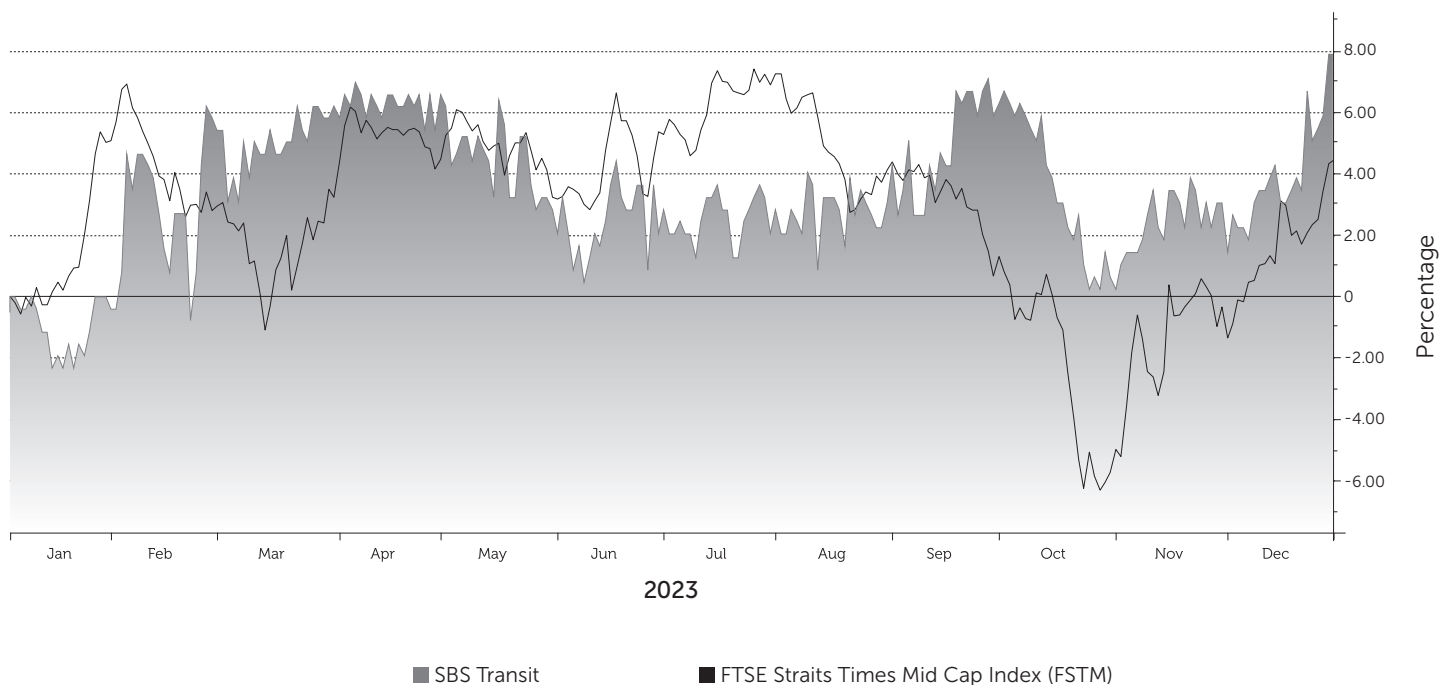

SHARE PRICE MOVEMENT CHART

SBS TRANSIT'S SHARE PRICE MOVEMENT AND VOLUME TURNOVER

COMPARISON OF PERFORMANCE OF SBS TRANSIT'S SHARE PRICE AND THE FTSE STRAITS TIMES MID CAP INDEX (FSTM)

Source: Bloomberg Finance L.P.