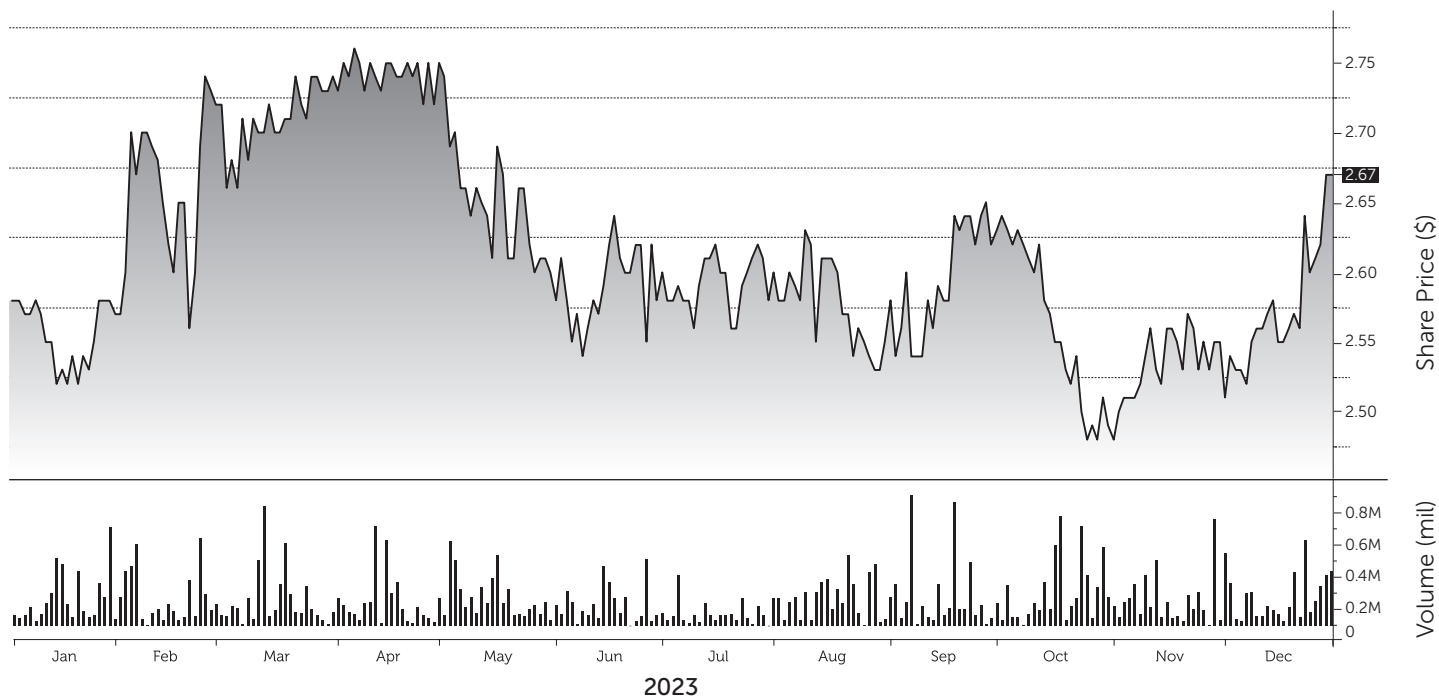

SHARE PRICE MOVEMENT CHART

SBS TRANSIT'S SHARE PRICE MOVEMENT AND VOLUME TURNOVER

COMPARISON OF PERFORMANCE OF SBS TRANSIT'S SHARE PRICE AND THE FTSE STRAITS TIMES MID CAP INDEX (FSTM)

Source: Bloomberg Finance L.P.